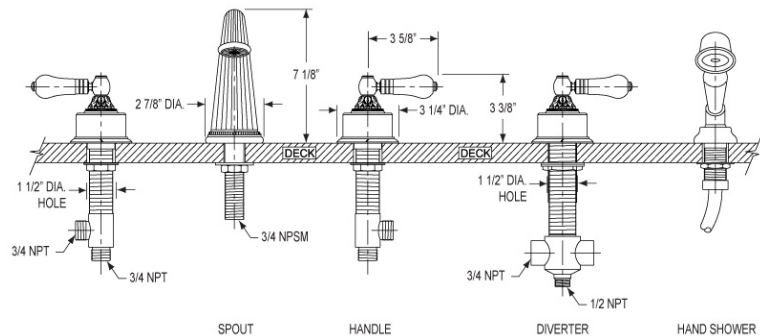

Deck Tub Set with Hand Shower Model K2242P1_003

FEATURES

- Style: Baroque Treasures
- Collection: Versailles
- 30" (762mm) maximum centers from diverter to hand shower
- Hand shower hose length is 59" (1499mm)
- 1-1/2" (38mm) hole size for valves and diverter
- 1-1/8" (29mm) hole size for spout
- 1-3/8" (35mm) hole size for hand shower
- Integral check valves for backflow protection
- K5141 Deck Tub Spout, 3/4" Valves, K6640 Green, K6641 Brown, K6642 Bleu Sodalite, K6643 Pink or K6644 Black Onyx Hand Shower, and K6005 Deck Bracket

Image shown may not be in the finish selected

COLOR FINISHES

- Polished Nickel (K2242P1_014)
- Satin Nickel (K2242P1_015)
- Pewter (K2242P1_15A)
- Polished Chrome (K2242P1_026)
- Polished Brass (K2242P1_003)
- Polished Brass Antiqued (K2242P1_007)
- Satin Brass (K2242P1_004)
- Polished Gold (K2242P1_025)
- Polished Gold Antiqued (K2242P1_25D)
- Satin Gold (K2242P1_024)
- Satin Gold Antiqued (K2242P1_24D)
- Satin Jeweler's Gold (K2242P1_24J)
- Old English Brass (K2242P1_OEB)
- Antique Brass (K2242P1_047)
- Antique Bronze (K2242P1_11B)

WARRANTY

- Limited Lifetime